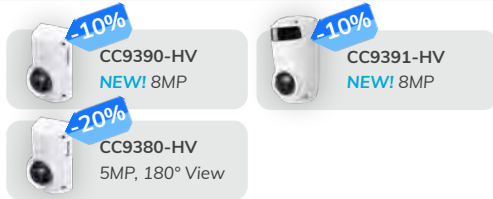

### 180° Panoramic NEW Compact, Full Coverage

- ✓ Supreme Night Vision, WDR Pro, Built-in Mic
- ✓ 3D Noise Reduction for Lowlight Conditions
- ✓ Outdoor IP66 & IK10-Rated

### C-Series AI NEW Ultimate AI Smart Search

- ✓ 5MP, Supreme Night Vision, WDR Pro
- ✓ 30M Smart IR, Smart Stream III
- ✓ Outdoor IP66 & IK10-Rated

### C-Series Top Value Cost-Effective Security

- ✓ 5MP, Supreme Night Vision, WDR Pro
- ✓ 30M Smart IR, Smart Stream III
- ✓ Outdoor IP66 & IK10-Rated