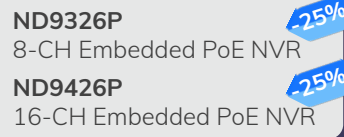

Network Video Recorder (NVR)

Built-In VORTEX Connect Hybrid Cloud Services

- ✓ Zero Network Configuration, No Port Forwarding
- ✓ Included Over-The-Air (OTA) Updates & Upgrades
- ✓ Remote System Control & Camera Configuration
  Manage your NVR and cameras from anywhere, anytime
- ✓ Supports Most Third-Party Cameras
  Migrate existing compatible cameras, no need to rip & replace