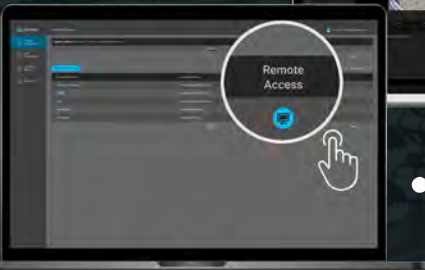

Leverage The Reseller Portal

The free VORTEX Reseller Portal empowers you to manage all your clients' surveillance systems in one convenient place.

- **Centralized Management:** View all client devices and security status on one dashboard.
- **Efficient Support:** Access client systems remotely for faster troubleshooting and technical assistance.
- **Grow Your Business:** Maintain loyal clients with high-level engagement and support.

Reseller Portal